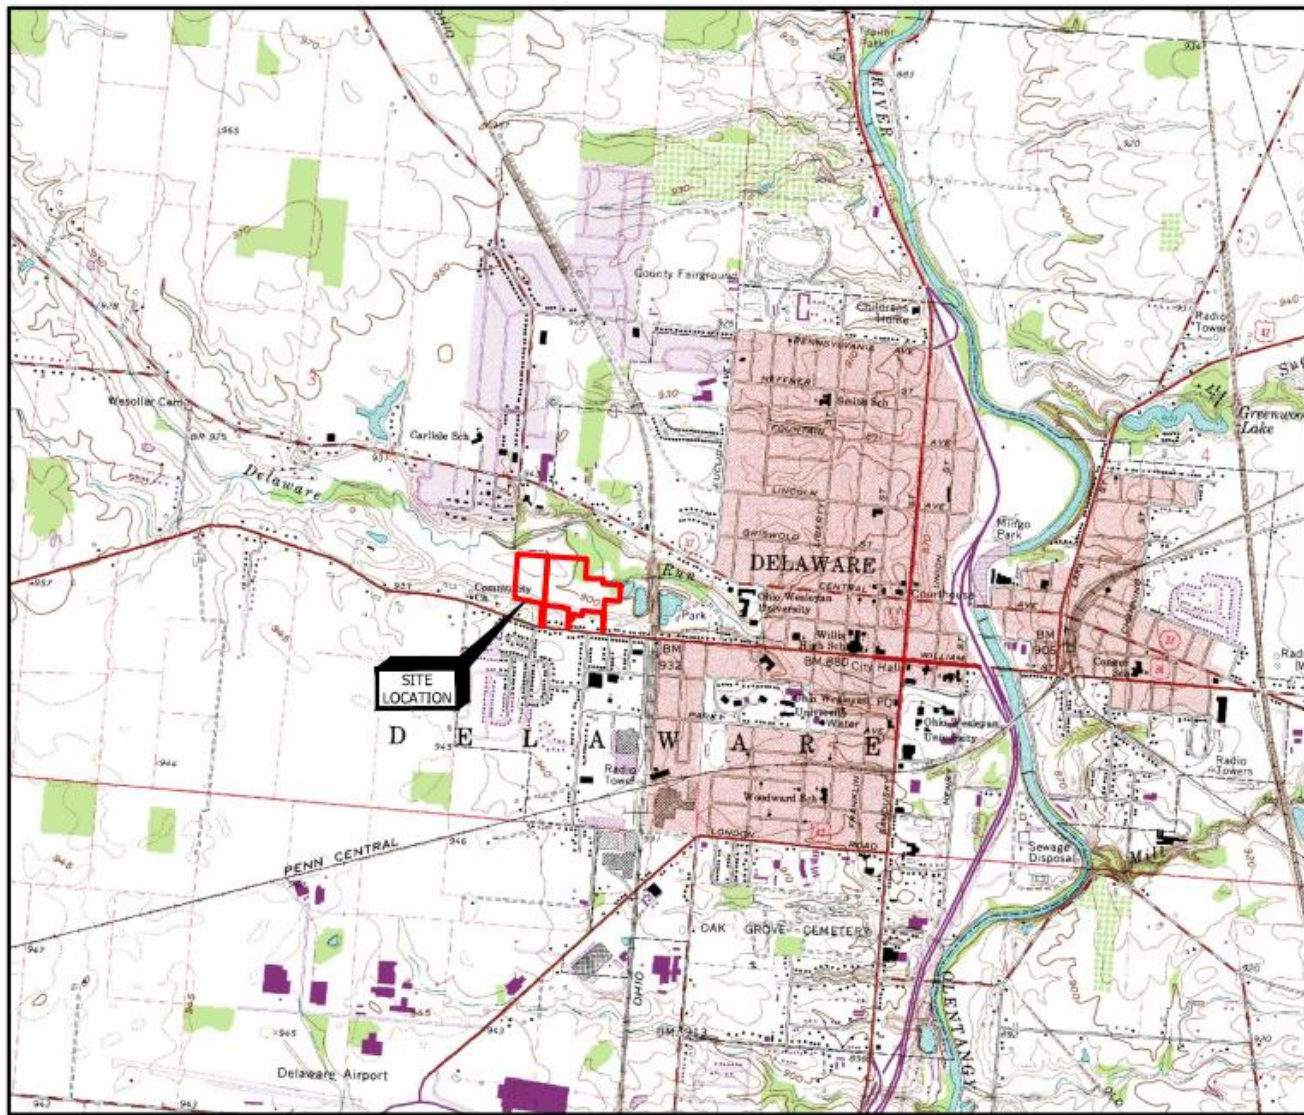

HIDDEN VALLEY GOLF COURSE STREAM RESTORATION

CITY OF DELAWARE, OHIO

VICINITY MAP

SCALE: 1" = 600'